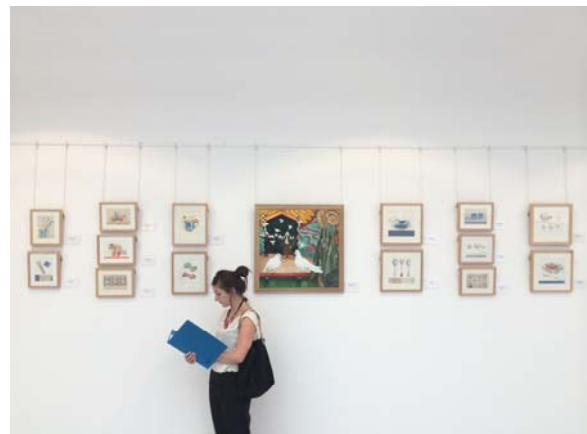

The Fresh Arts exhibitions' programme ensures that there is a constantly changing, lively backdrop to much-used spaces throughout the year. It makes people notice and engage with their surroundings and is a very public advocacy tool for the Fresh Arts programme, helping people to engage in the programme in general.

## Hanging System

- Artwork is displayed using the 'Beta System' which consists of a horizontal top rail and vertical rigid metal hangers.
- The hangers are secured to the top rail and pictures are secured to fixings on the hangers. For more information please visit: <http://www.picturehangingsystems.co.uk/hanging-systems/beta/>

## Workshops

Fresh Arts runs a staff arts club for all hospital staff, offering free workshops in activities as wide-ranging as drawing and print-making to singing, drumming and pinhole photography. It may be suitable for the artist/organisation exhibiting to run a workshop or talk alongside their exhibition; please get in touch.

Henbury School GCSE artwork

Sanctuary Gallery exhibition, Mariette Voke